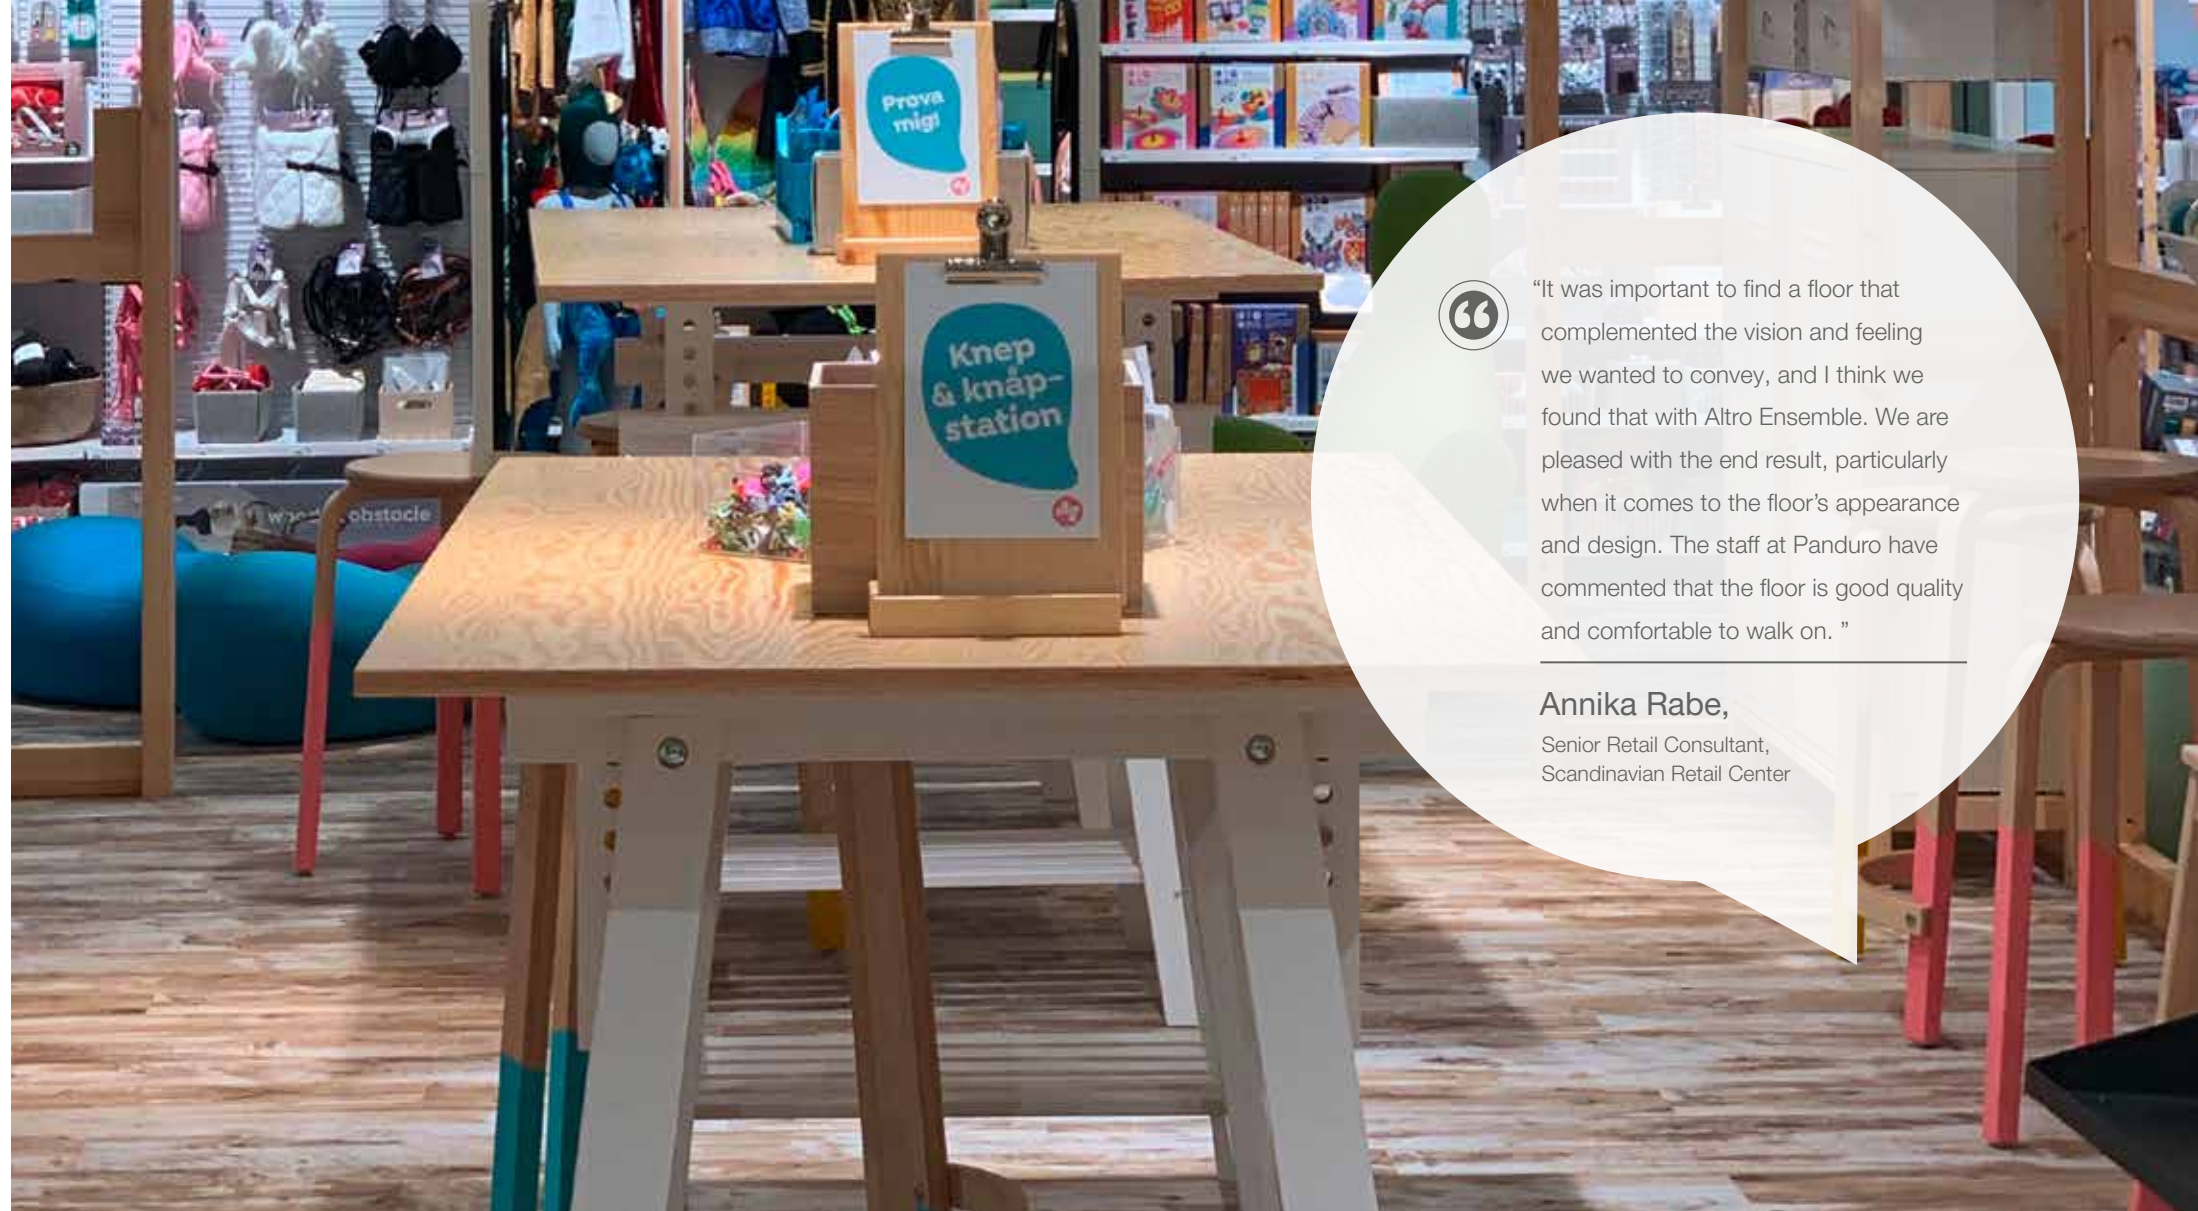

1. Altro Ensemble™

altro

Pando by Panduro, Sweden

Altro Ensemble brings style to new retail concept

Challenge

The Swedish retail store, Panduro, has provided crafting materials for hobby enthusiasts for almost 60 years. To make their range of crafts more accessible to children, they have now opened their very first Pando store. The store offers families and preschool workers the opportunity to come in to try out and buy different craft products and toys.

Approach

Pando's aim is to provide space for children's creativity, as well as to offer an experience that other stores do not, by allowing children and adults the opportunity to try out the products on sale. To succeed in this, the Scandinavian Retail Center, in collaboration with Panduro, have created a store concept that promotes imagination and curiosity from floor to ceiling, allowing a 'hands-on' approach. They required a floor that could support this creative approach, and complement its nature theme.

Solution

Altro Ensemble in a wood-look shade was chosen for the store, not only suiting the theme but also providing resistance to scratches. Altro Ensemble offers 15dB impact sound reduction with added comfort underfoot, making it perfect for front of house areas in hotels including foyers and reception areas, restaurant and café dining areas, retail, offices and student accommodation – any environment where design is key.

“It was important to find a floor that complemented the vision and feeling we wanted to convey, and I think we found that with Altro Ensemble. We are pleased with the end result, particularly when it comes to the floor's appearance and design. The staff at Panduro have commented that the floor is good quality and comfortable to walk on.”

Annika Rabe,
Senior Retail Consultant,
Scandinavian Retail Center