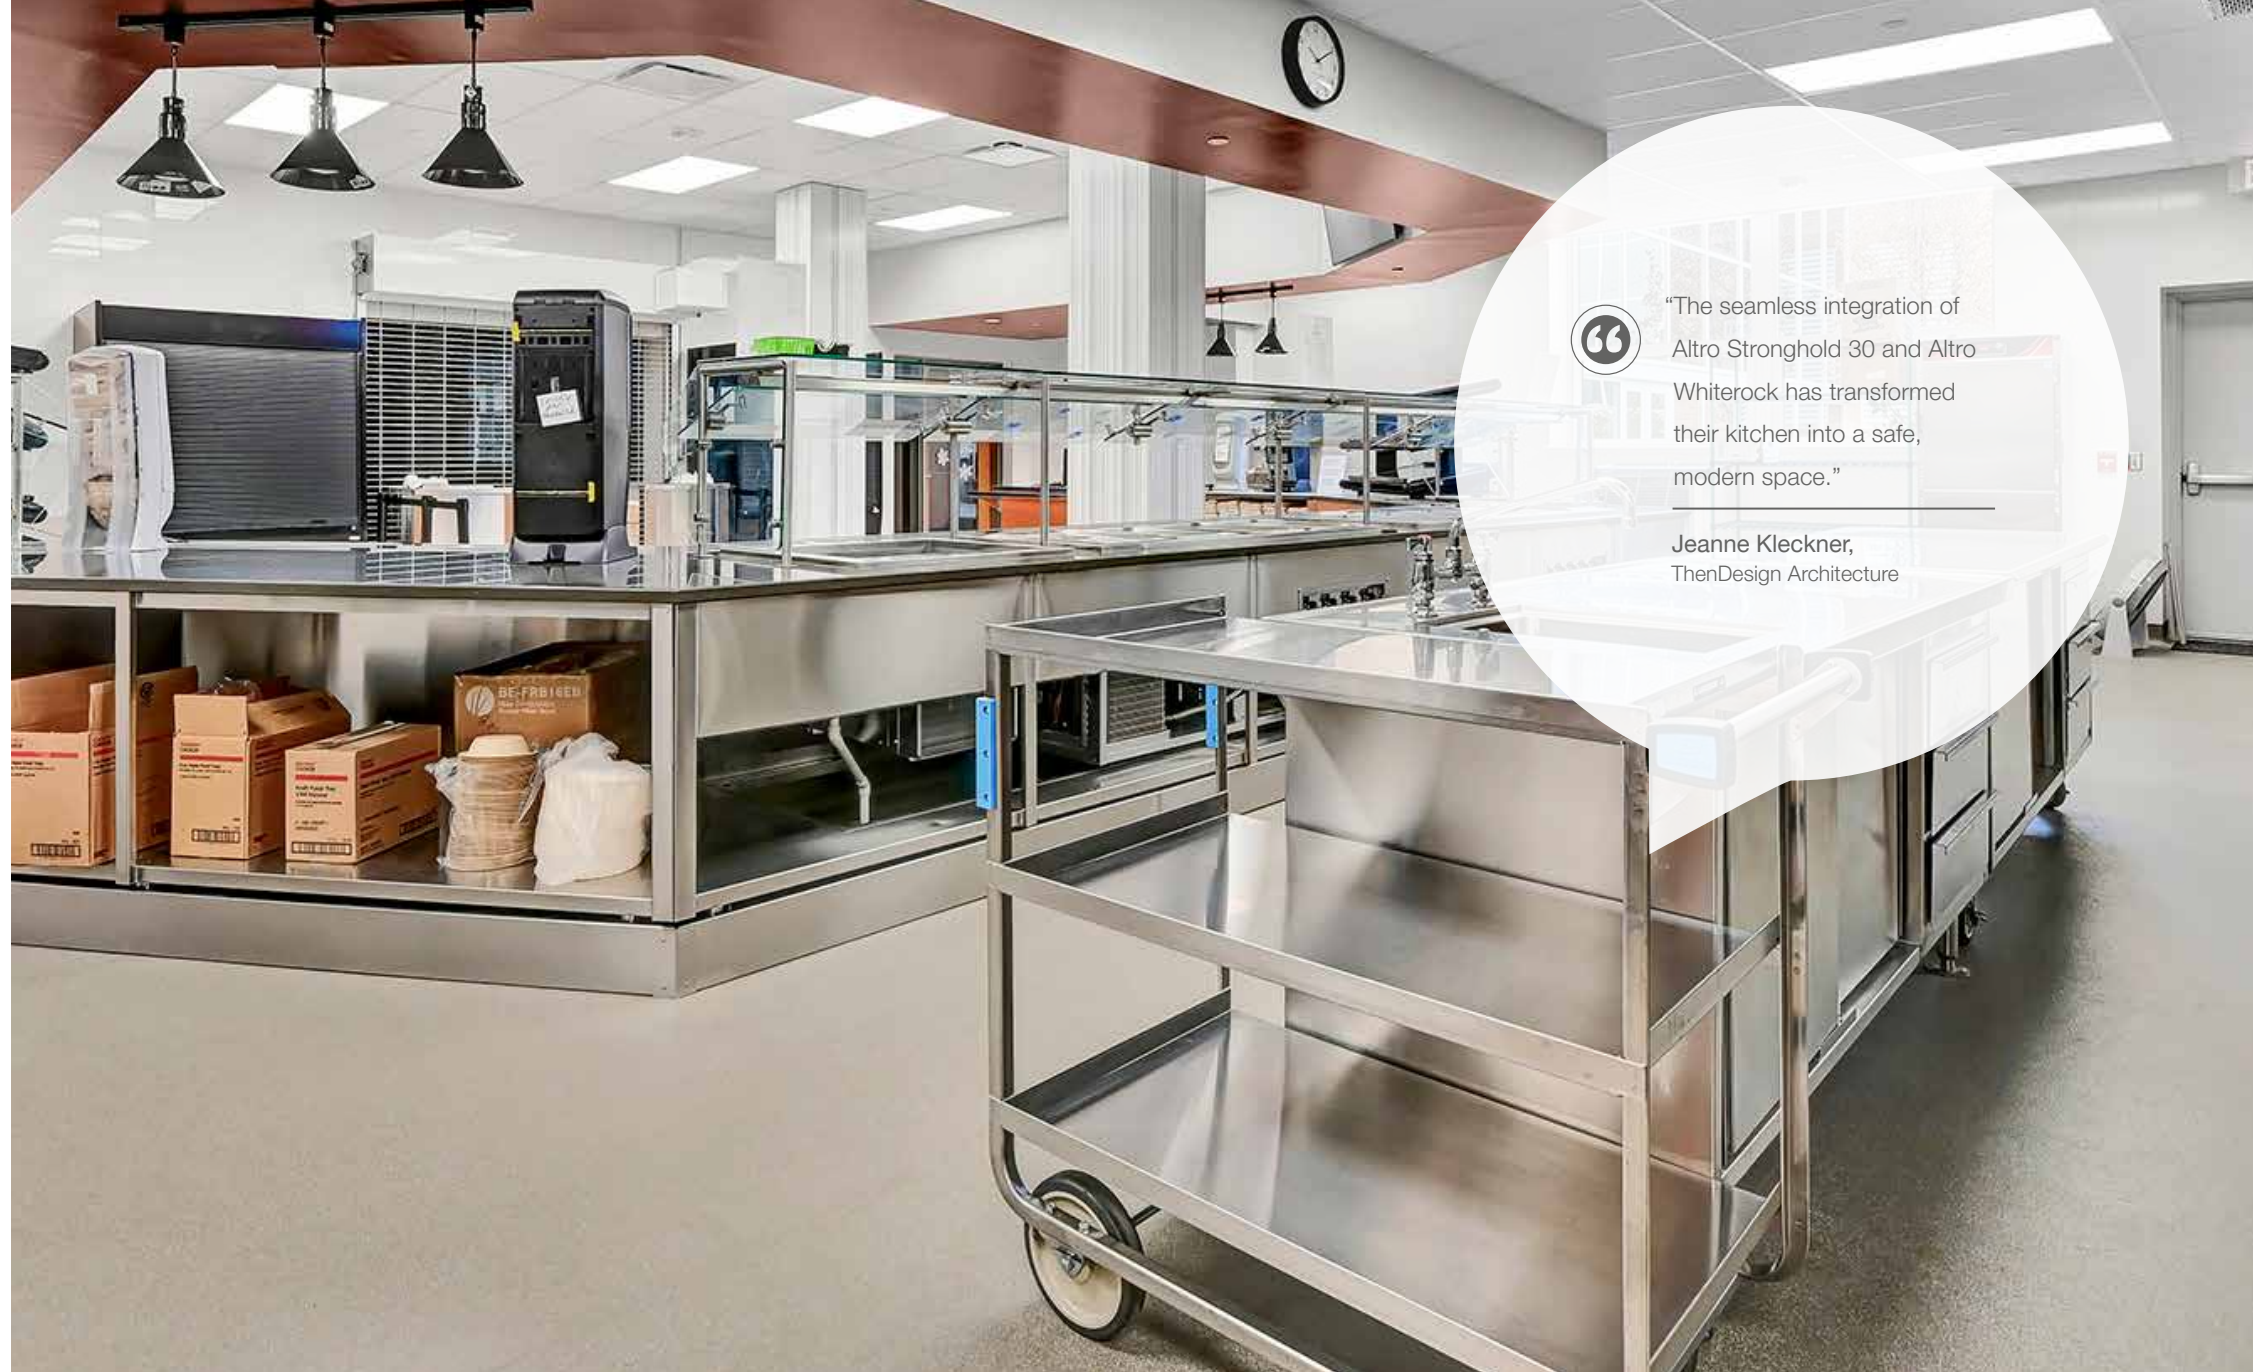

altro

Rocky River High School, USA

A rock-solid kitchen solution

“The seamless integration of Altro Stronghold 30 and Altro Whiterock has transformed their kitchen into a safe, modern space.”

Jeanne Kleckner,
ThenDesign Architecture

- 1. Altro Whiterock Satins™ | Linen
- 2. Altro Stronghold™ 30 | Tundra

Rocky River High School, USA

A rock-solid kitchen solution

Issue

Nestled in the suburb of Rocky River, Ohio—home to 20,000 residents and bordered by Lake Erie and the Cleveland Metroparks—Rocky River High School has built a reputation for excellence, earning the highest Performance Index score among all Ohio high schools in 2022 and 2023. This dedication to high standards extends beyond academics and into every aspect of the school's facilities, including their newly upgraded commercial kitchen. Originally designed in 1949, the school's kitchen had remained largely untouched, using the same plans for over 70 years.

Solution

Altro Stronghold 30 was chosen for its exceptional slip resistance, ensuring a safer environment for staff working in wet or greasy conditions. Its 3mm thickness eliminated the need for antifatigue mats by providing comfort underfoot and reducing noise. Altro Whiterock was recommended by the flooring contractor, Messina Floor Coverings, during installation. The school embraced the upgrade for its hygienic, impact-resistant surface, creating a clean, modern look. Thermoformed outside corners and heat-welding between the wall panels further enhanced hygiene and durability.