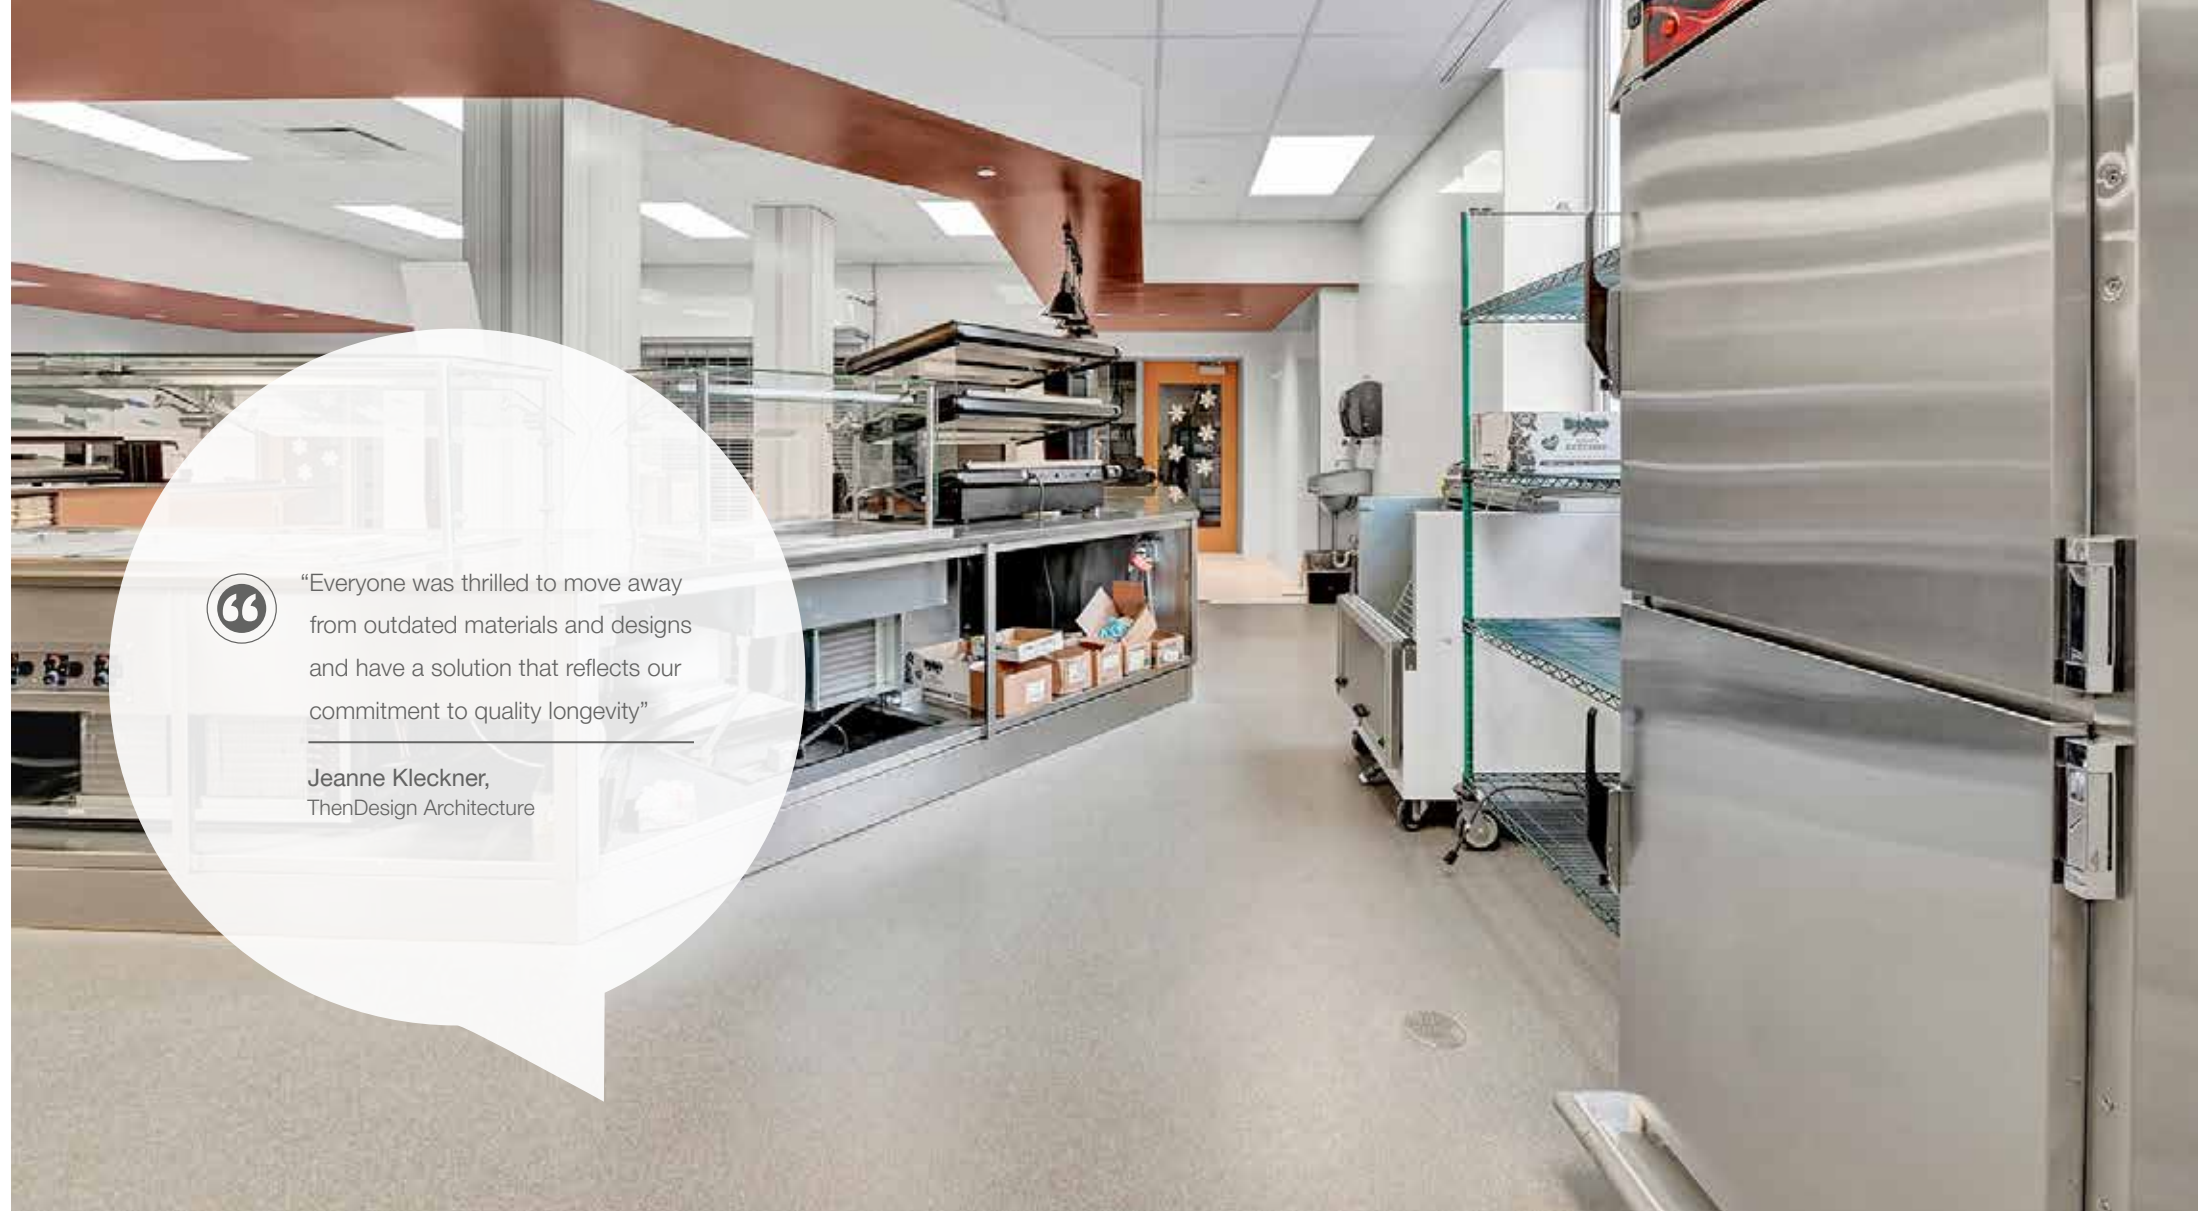

- 1. Altro Whiterock Satins™ | Linen
- 2. Altro Stronghold™ 30 | Tundra

Rocky River High School, USA

A rock-solid kitchen solution

Issue

Nestled in the suburb of Rocky River, Ohio—home to 20,000 residents and bordered by Lake Erie and the Cleveland Metroparks—Rocky River High School has built a reputation for excellence, earning the highest Performance Index score among all Ohio high schools in 2022 and 2023. This dedication to high standards extends beyond academics and into every aspect of the school's facilities, including their newly upgraded commercial kitchen. Originally designed in 1949, the school's kitchen had remained largely untouched, using the same plans for over 70 years.

Solution

Altro Stronghold 30 was chosen for its exceptional slip resistance, ensuring a safer environment for staff working in wet or greasy conditions. Its 3mm thickness eliminated the need for antifatigue mats by providing comfort underfoot and reducing noise. Altro Whiterock was recommended by the flooring contractor, Messina Floor Coverings, during installation. The school embraced the upgrade for its hygienic, impact-resistant surface, creating a clean, modern look. Thermoformed outside corners and heat-welding between the wall panels further enhanced hygiene and durability.