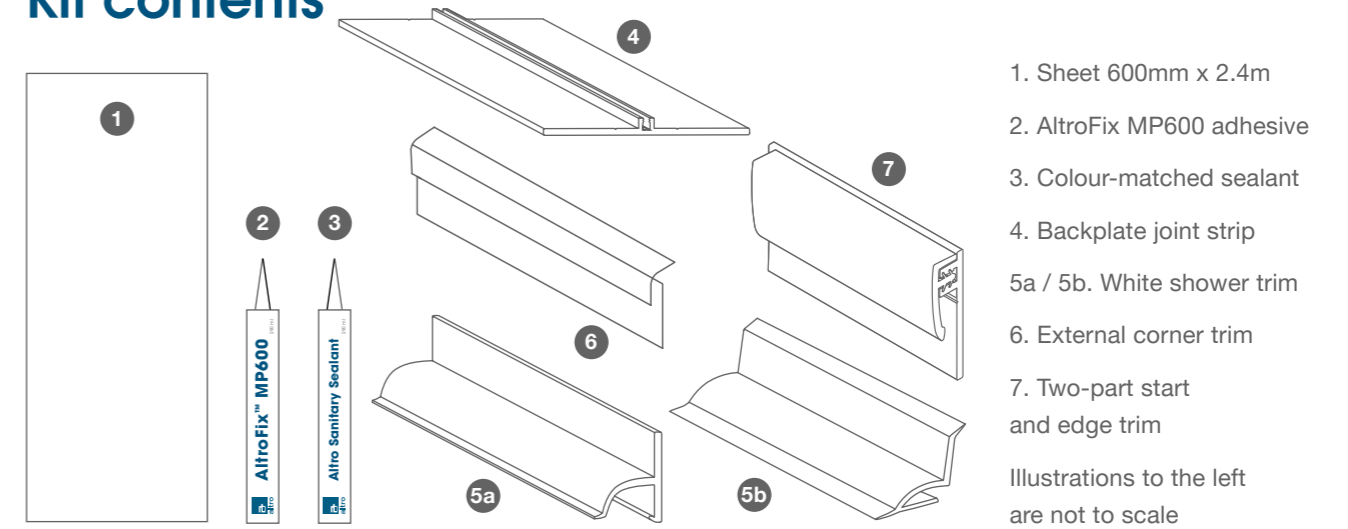

Kit contents