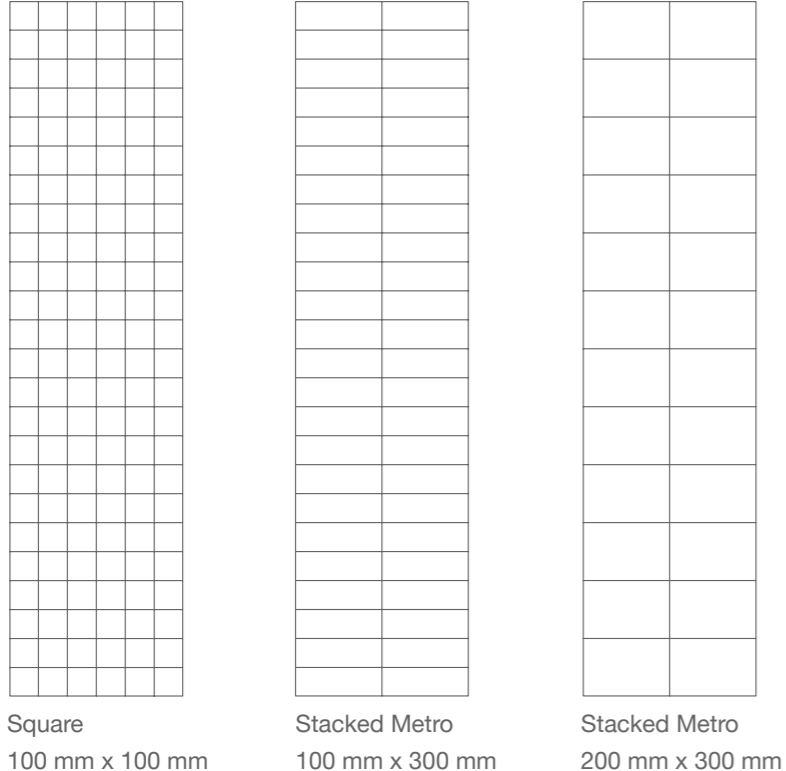

Available colours and tile designs

Altro Whiterock™ wall designs

With natural wood, minerals, weaves, concretes and marble options, Altro Whiterock wall designs give an elegance to interior walls while providing the durability you expect from an Altro Whiterock wall sheet.

Available in tile-effect designs, and 14 natural decorative styles, Altro Whiterock wall designs are perfect for general circulation areas as well as wet environments such as bathrooms and spas, creating a design focal point.

Fitted like an Altro Whiterock sheet, Altro Whiterock wall designs can be hot welded and combined with Altro floors for a fully sealed, impervious solution for non-critical hygiene environments.

Matching silicone sealants are available, as well as nine co-ordinating and contrasting Altro Whiterock trims.

Tile and sheet sizes

Altro Walls ShowerKit in the Altro Whiterock wall design colours are available in the following tile and sheet sizes.

Technical summary

Type of product	Extruded semi-rigid PVC sheet
Surface finish	Satin
Thickness	2.5 mm
Size	2400mm x 600mm
No. of colours	14
Weight	3.6 kg/m²
Max service temp	60°C