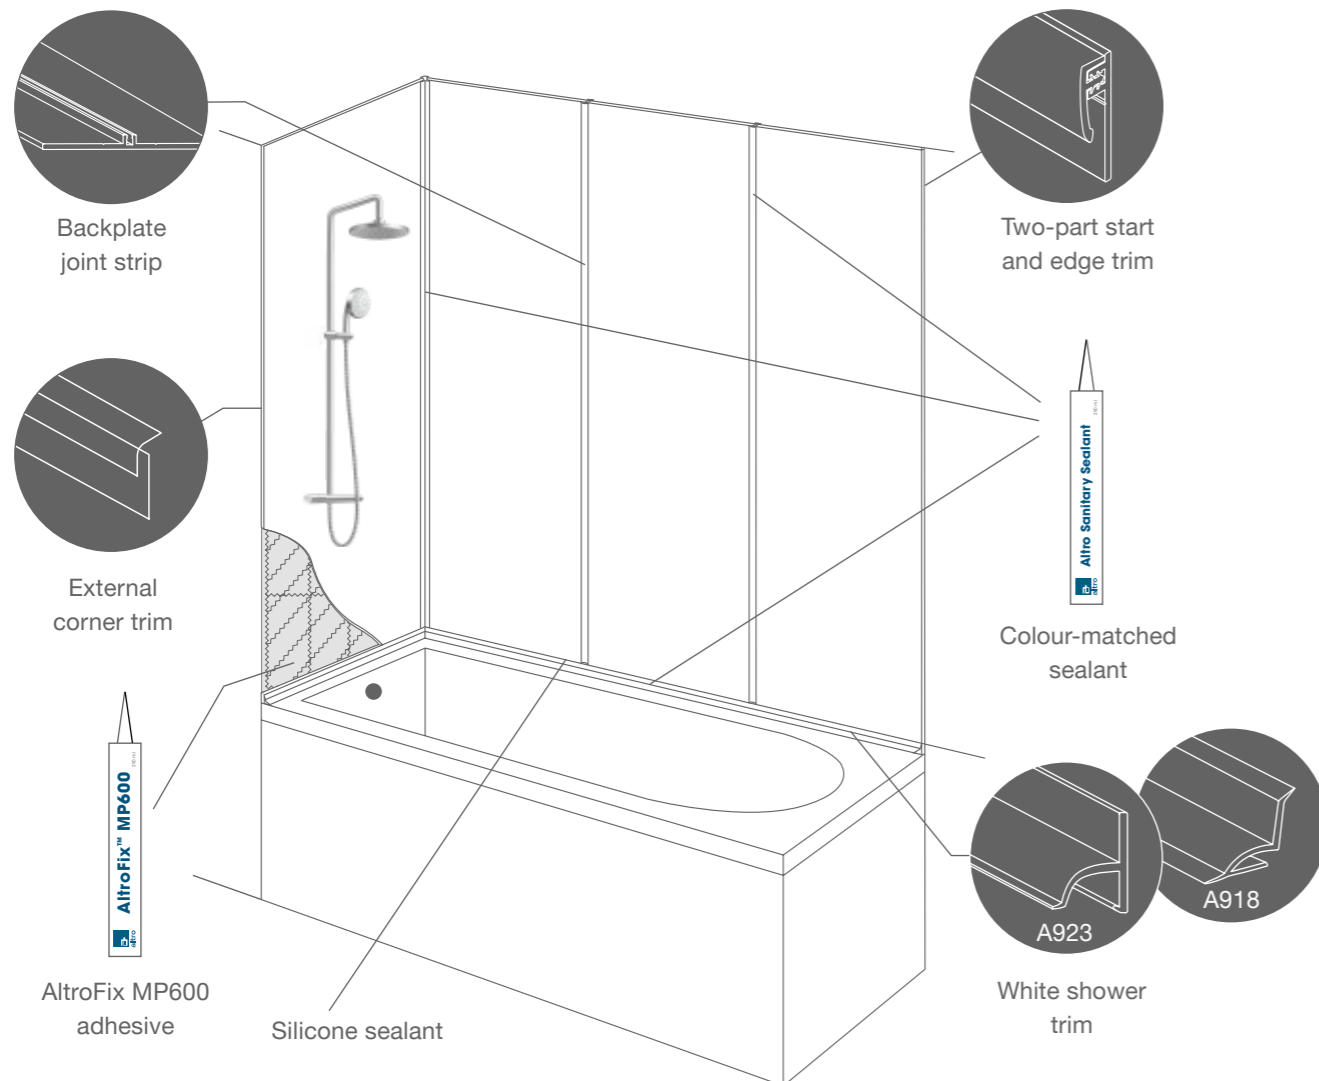

How it works

Can be fitted over differing substrates, including existing tiles with no need to wait for specialist trades on-site:

- installed in a grid chevron pattern using AltroFix MP600, a fast-curing multipurpose MS-Polymer, providing a tough and robust finished surface
- joints between sheets are sealed using a new and unique backplate joint strip ensuring a watertight and impervious wall finish
- internal / external corners, edges and joints to baths and shower trays can be finished using a range of accessories achieving a long-lasting and modern solution

Full installation instructions can be found on the Altro website www.altro.com

Installation over bath