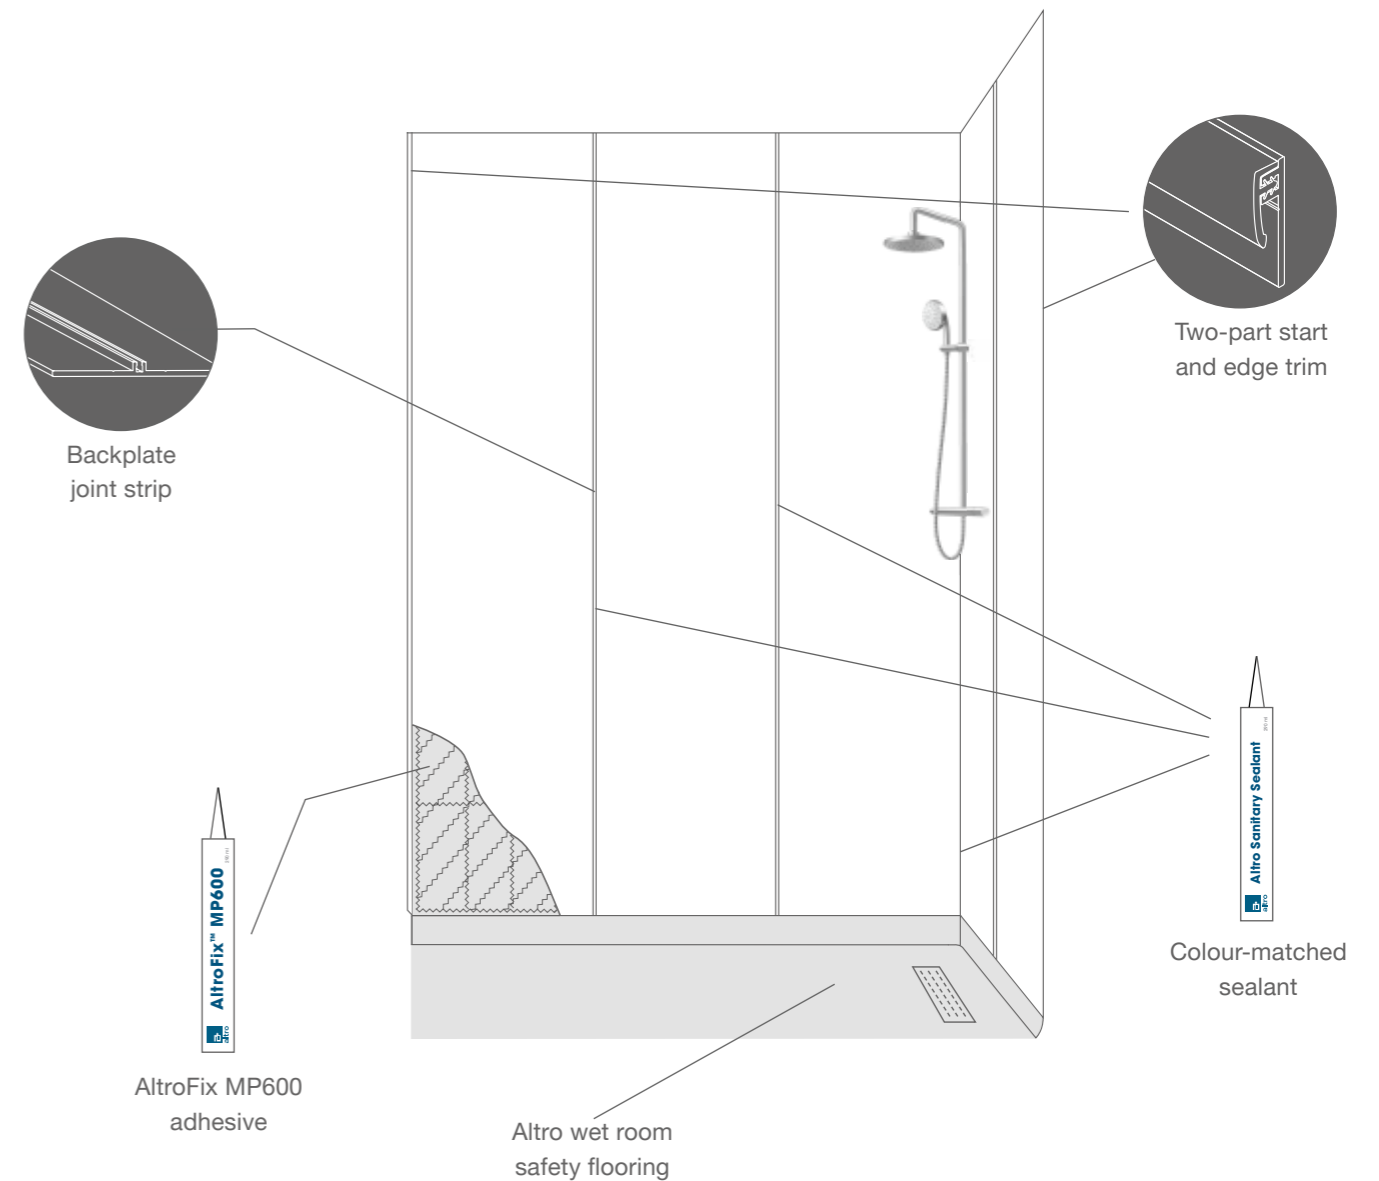

Level access shower installation