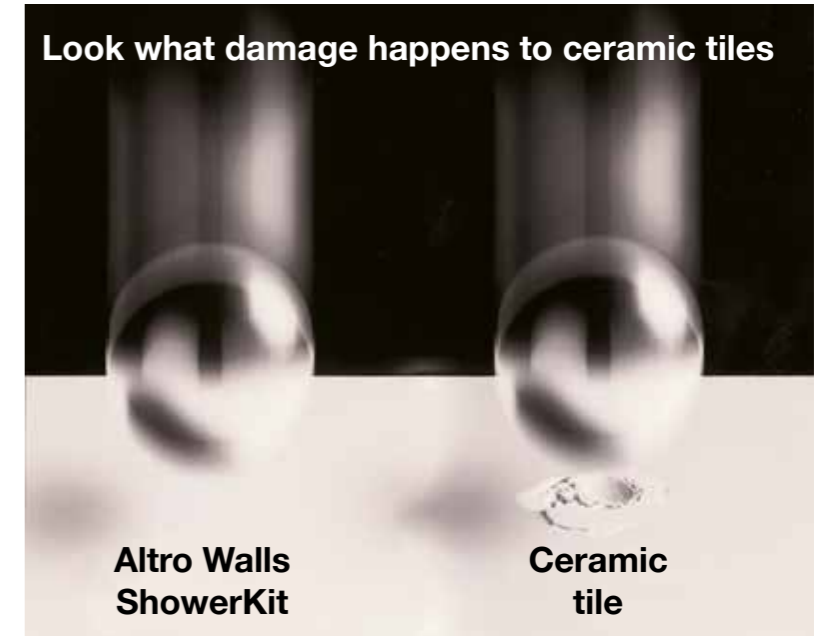

Altro Walls ShowerKit impact test

BS EN438-2-1991 Drop Ball Test

Conquering common tile problems

Ceramic tiles can give you maintenance problems that Altro Walls ShowerKit doesn't. Staining, grout cracking and individual tile failure are common issues but with our Altro Walls ShowerKit system there is less need to spend time and money inspecting and repairing surfaces.

Perfect partners

Finding the perfect partnership between floor and wall coverings can be difficult, with the risk that the selected products may fail. Complete the look with Altro specialist safety floors for wet rooms and bathrooms. Altro Aquarius and Altro Pisces keep your risk of slipping to one in a million, giving you peace of mind.

Did you know?

Altro Walls ShowerKit saves over 60% installation time compared to ceramic tiles