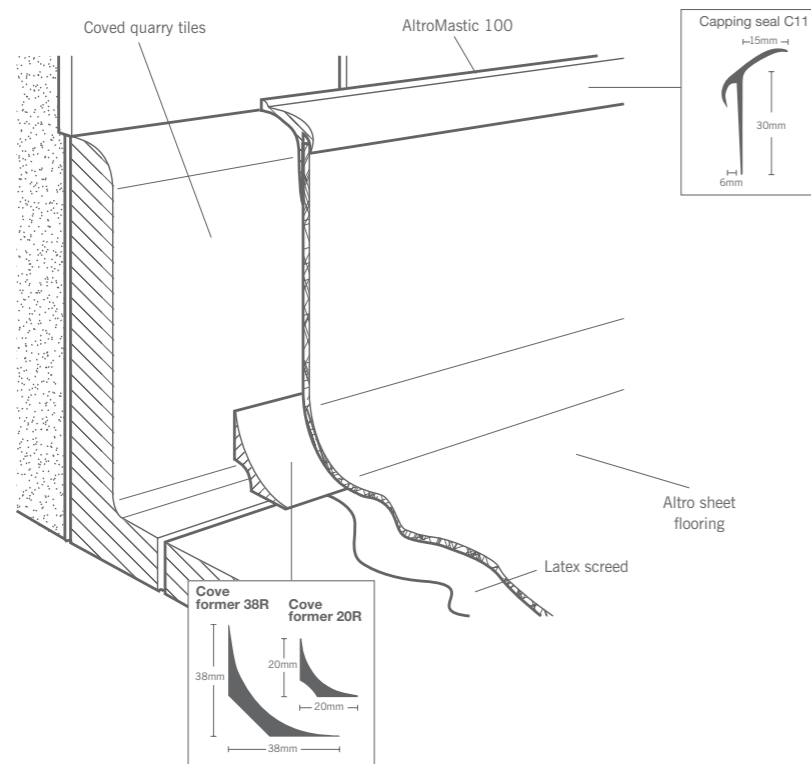

Self-coved with cove former and capping seal C11 over floor tiles

D6/03/05