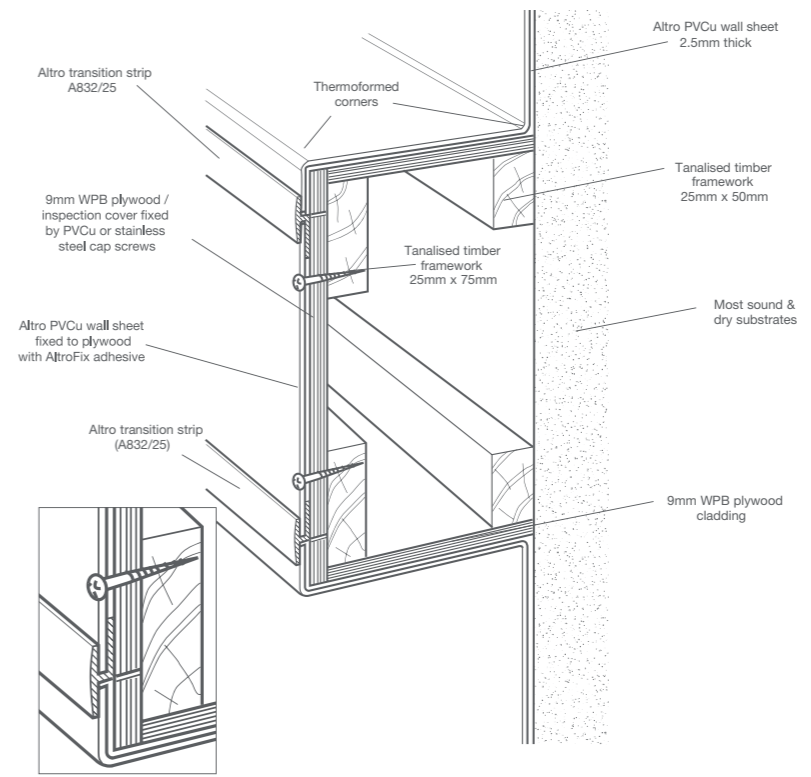

Technical drawings - Walls

Altro wall system to boxing inspection cover detail

W3

Altro Whiterock hygienic PVCu wall system to Altro flooring for wet environments shower tray detail

WF4

Shower tray detail for dementia-friendly environments available at www.altro.com