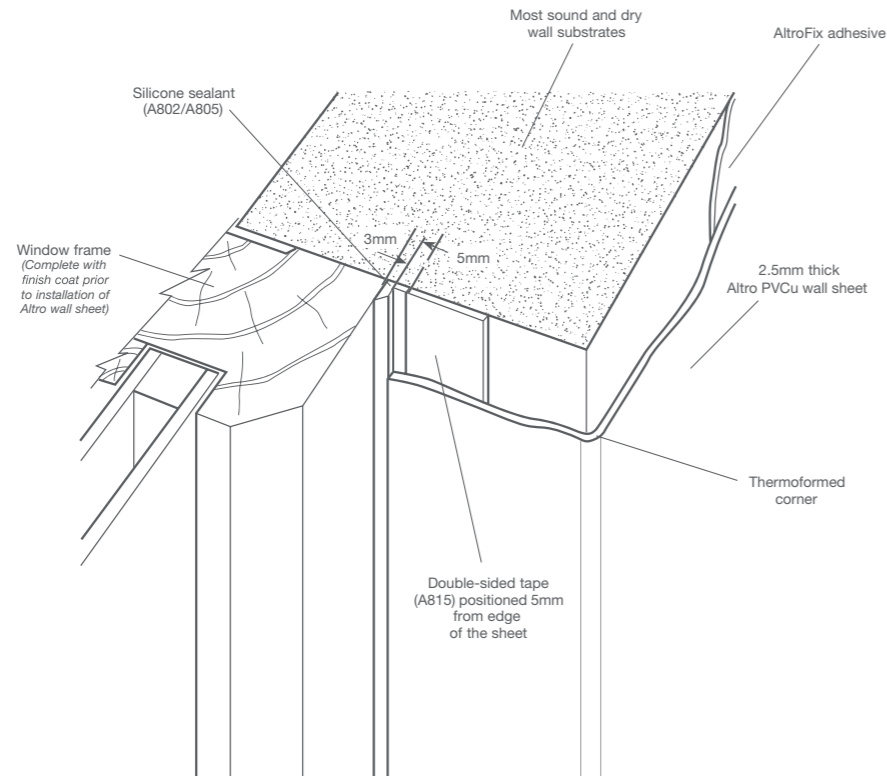

Technical drawings - Walls

Altro wall system to window / door frame detail

W1

Altro Whiterock hygienic PVCu wall system to shower tray with integral upstand detail

WS2