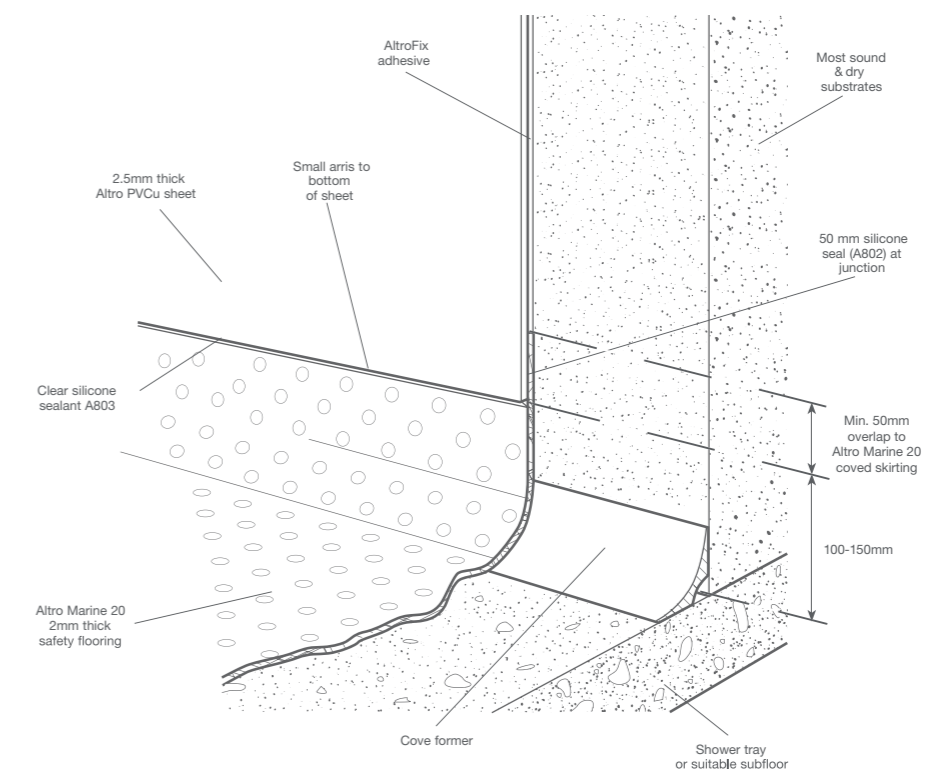

Technical drawings - Walls

Altro wall system to boxing inspection cover detail

W3

Altro Whiterock hygienic PVCu wall system to Altro flooring for wet environments shower tray detail

WF4

Shower tray detail for dementia-friendly environments available at www.altro.com