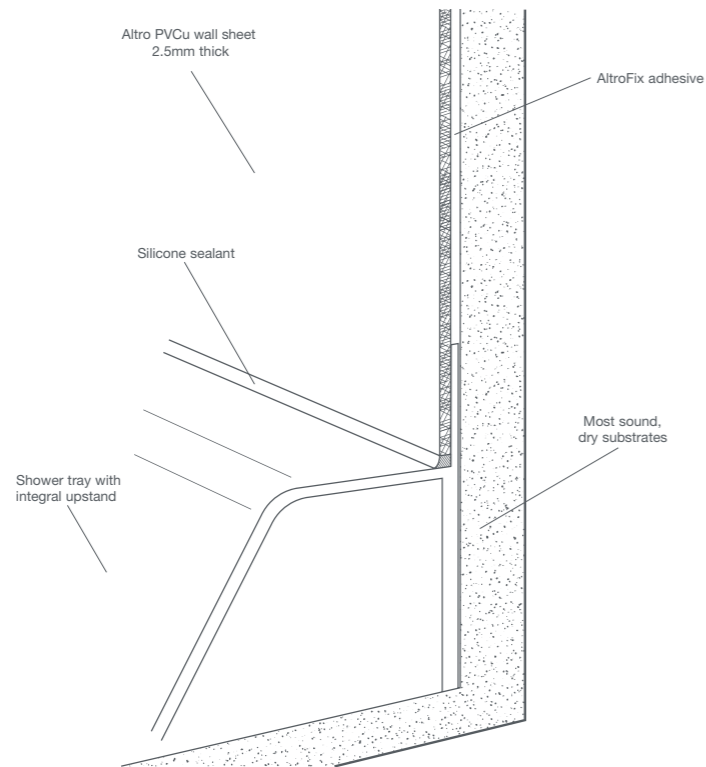

Transition with access covers

D16/03/05

Technical drawings - Walls

Altro wall system to window / door frame detail

W1

Altro Whiterock hygienic PVCu wall system to shower tray with integral upstand detail

WS2