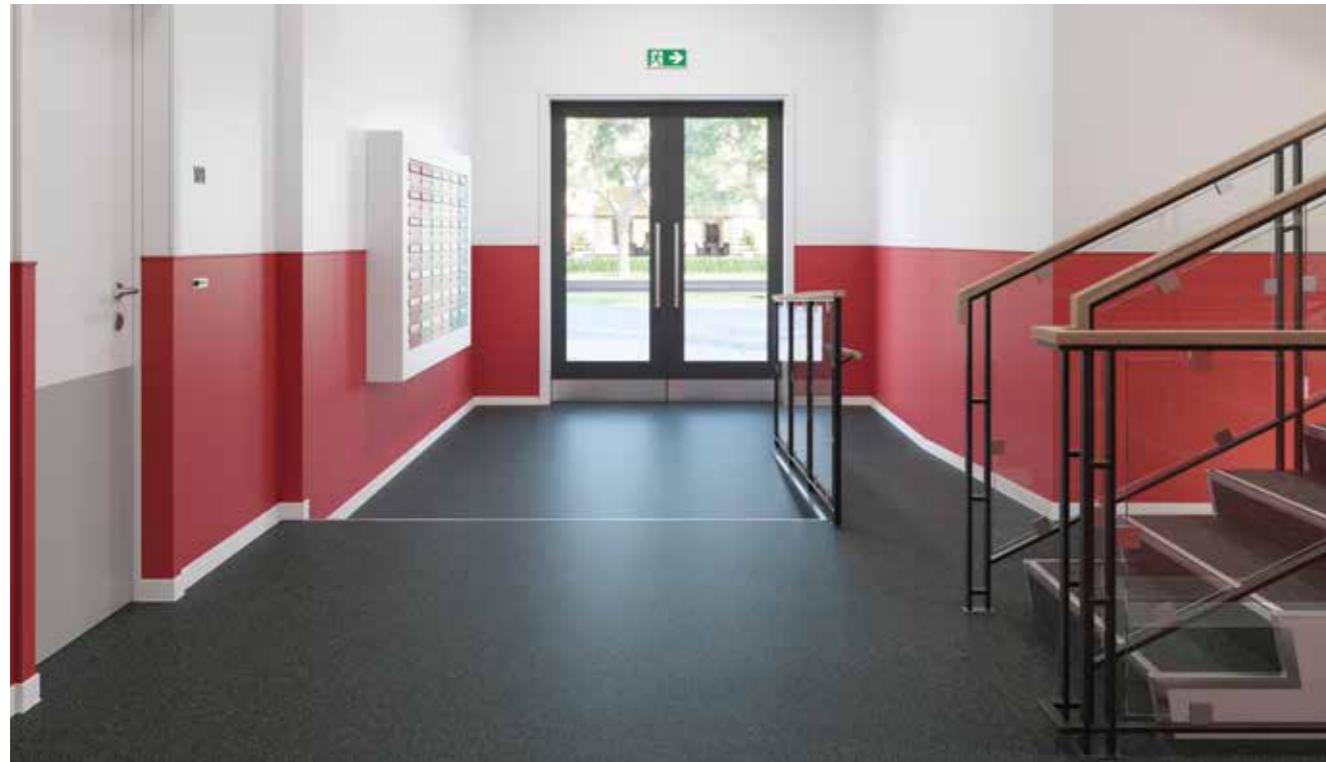

Walls

Altro Fortis Titanium

Application areas:

- Corridors, public areas
- Service areas
- Dry changing rooms
- Patient rooms

Altro Fortis Titanium is constructed from highly durable semi-rigid sheet, which is dense, impervious material, resistant to bumps. It features a lightly textured surface, which camouflages scuffs, keeping the wall area looking better for longer.

Available in 12 colours, including muted and vibrant shades, Altro Fortis Titanium matches many of the popular shades from the Altro Whiterock Satins hygienic wall sheet range. This offers flexibility when it comes to design, making it a versatile solution across a range of areas. Plus the colour runs throughout, reducing the visibility of knocks or scrapes. Bespoke colour options are also available to meet any specific requirements**.

With an impervious, easy-to-wipe surface, Altro Fortis Titanium improves cleanability.

** Conditions apply. Please contact us for more information.

Walls