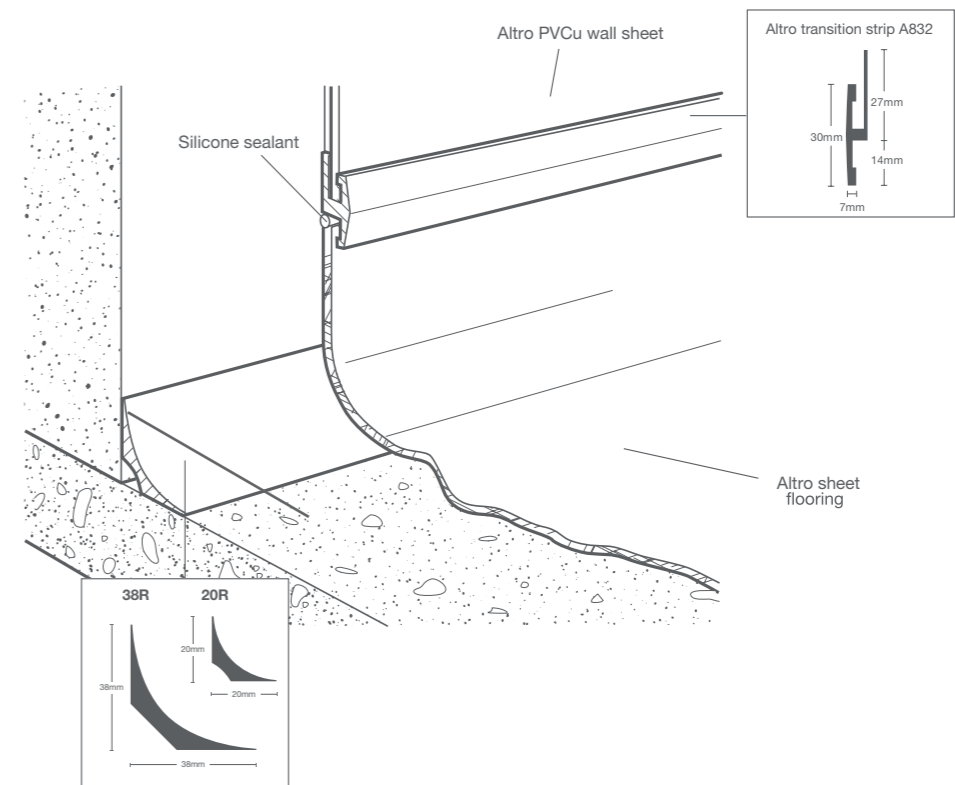

Technical drawings - Floors

Self-coved with cove former to Altro wall system semi-rigid PVCu sheet

D8/03/05