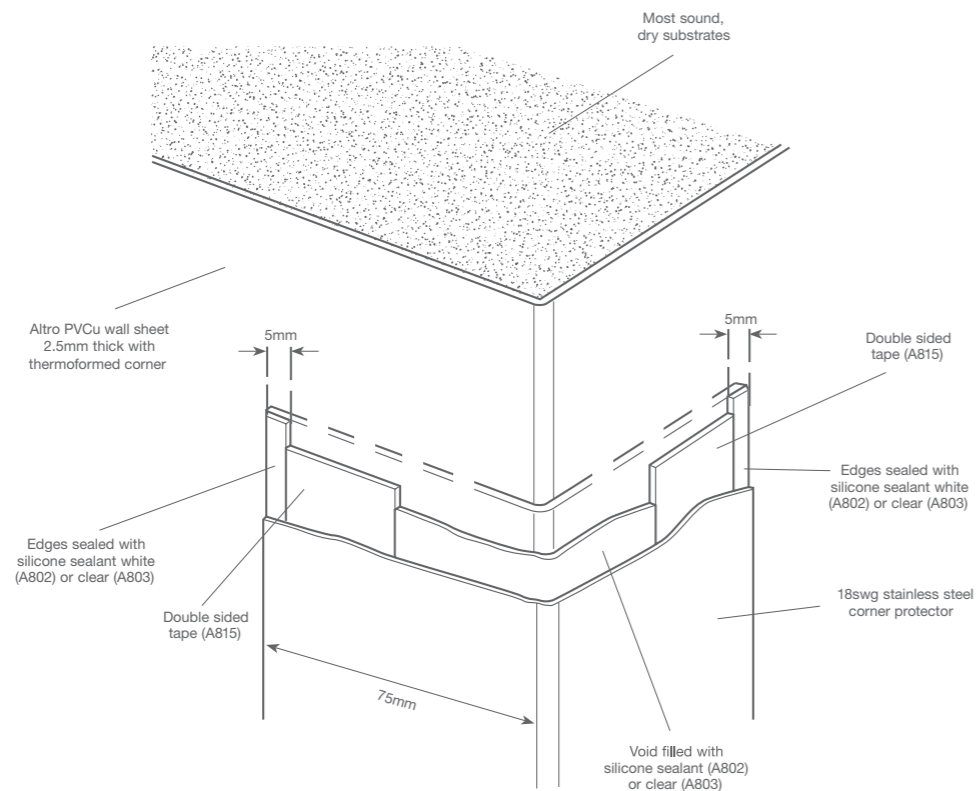

Technical drawings - Walls

WF4a

W8

Technical drawings - Walls

W9

W11