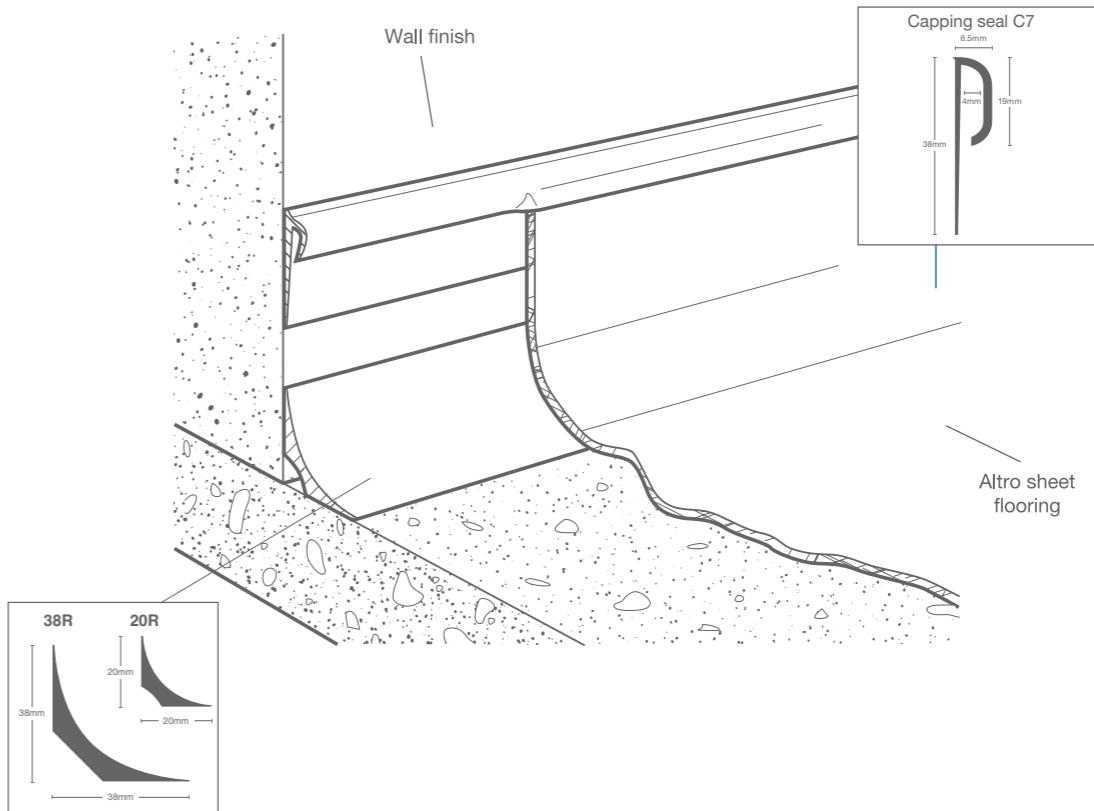

Technical drawings - Floors

D1/03/05

D2

Technical drawings - Floors

D3

D4/03/05