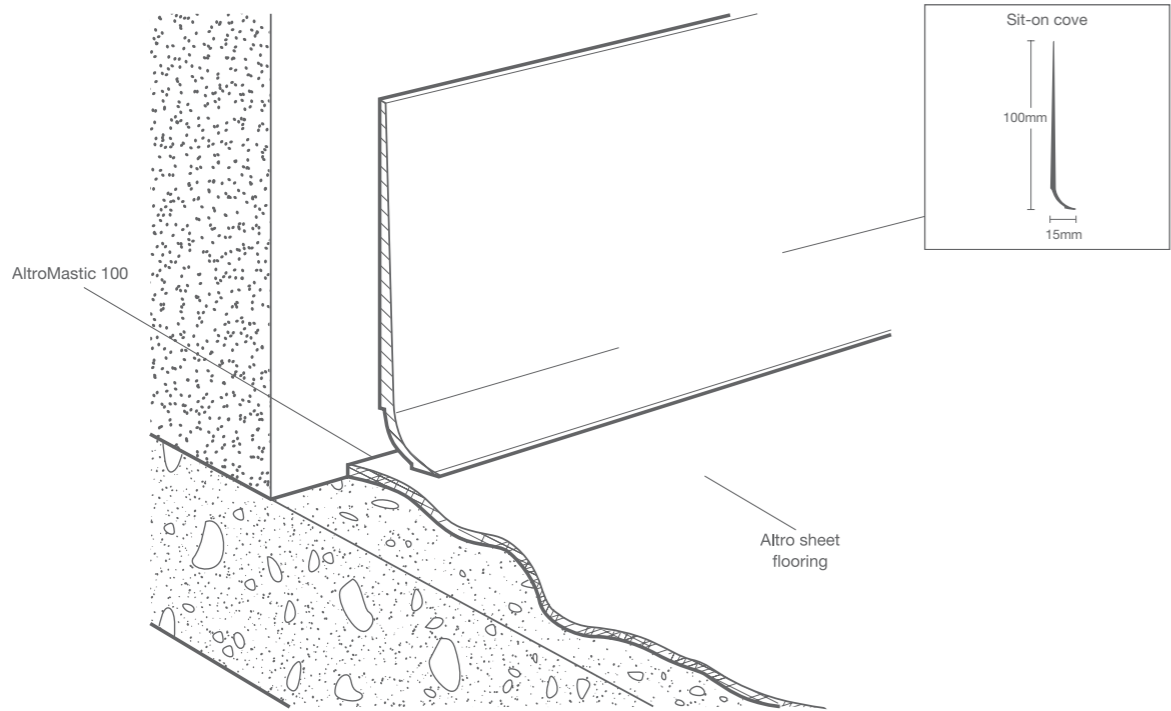

Technical drawings - Floors

D1/03/05

D2

Technical drawings - Floors

D3

D4/03/05