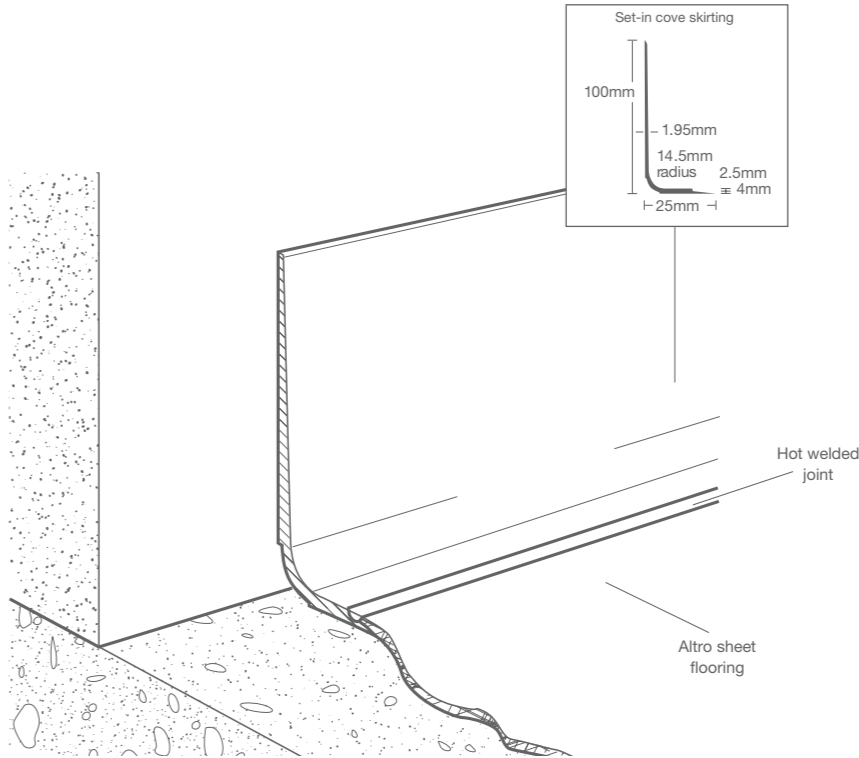

Technical drawings - Floors

Set-in cove skirting

D3

Self-coved with cove former and capping seal