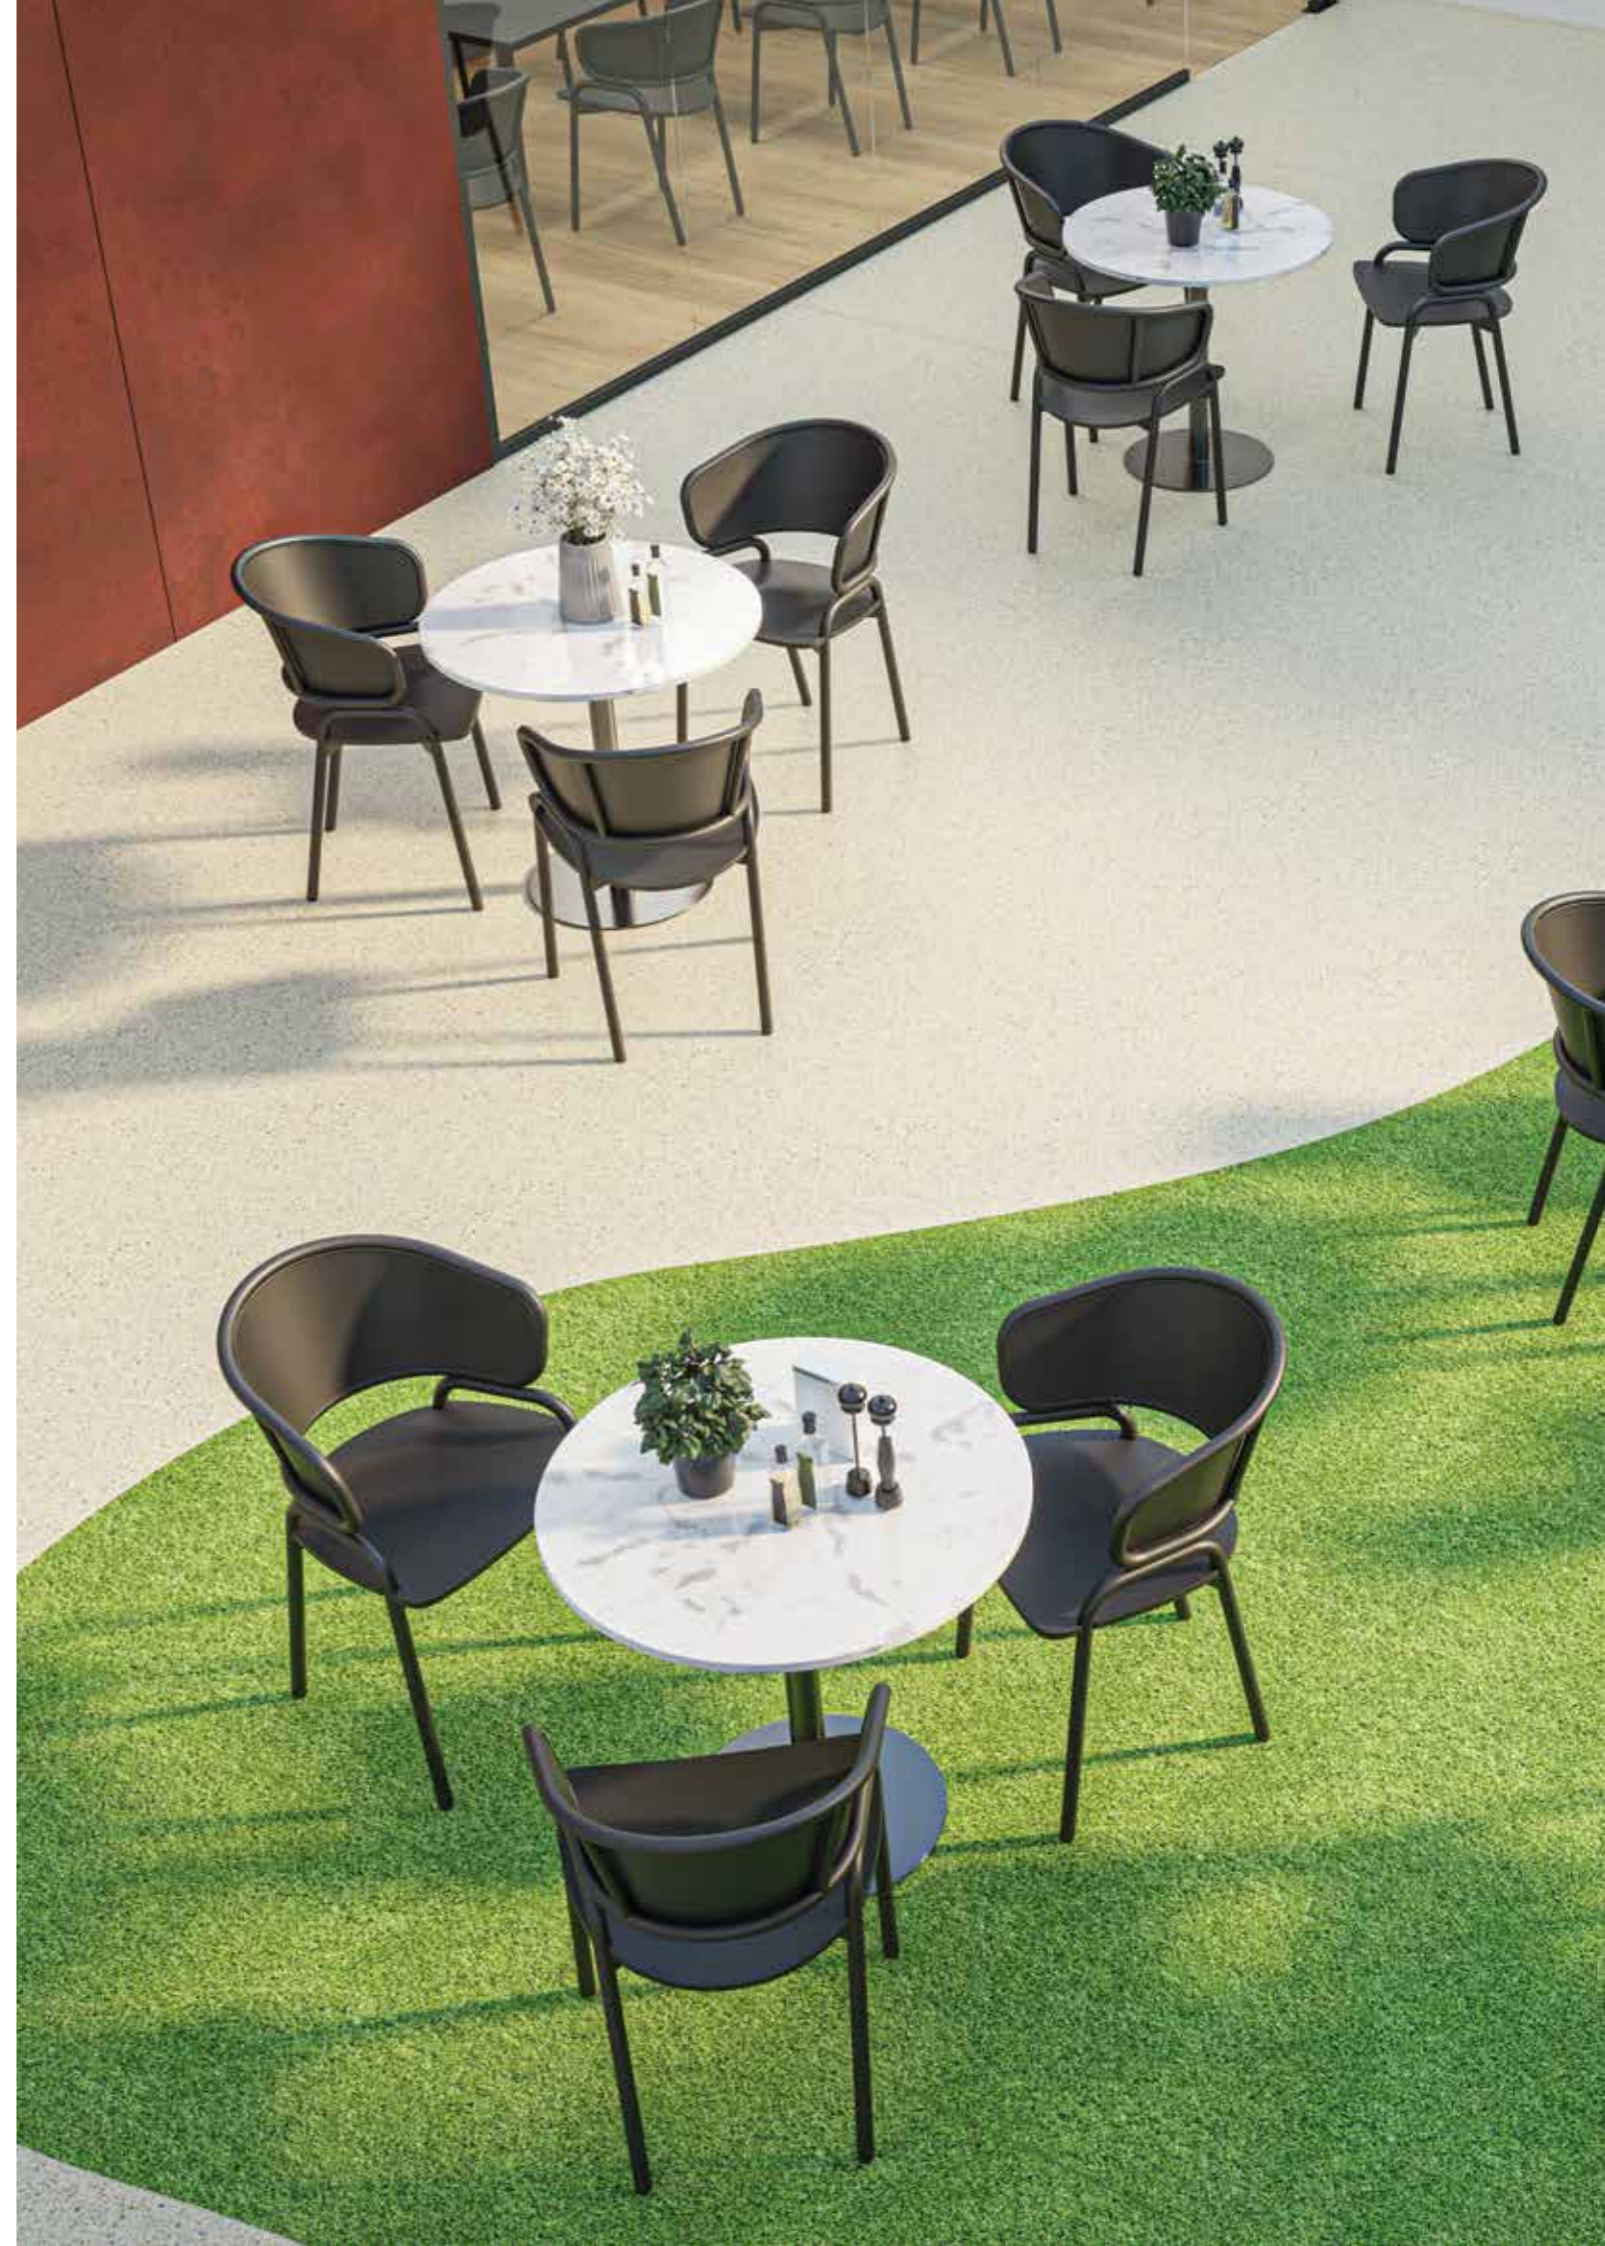

Floors – Smooth

Altro Orchestra Custom

Application areas:

- Communal areas
- Receptions
- Corridors
- Therapy, spa areas
- Special needs schools
- Shops
- Exhibitions

With Altro Orchestra Custom it's possible to create a totally unique space, completely tailored to how the area will be used, and who is using it.

Choose a design from the Altro collection of images and patterns, or contact us to create something more bespoke. It couldn't be simpler. Altro Orchestra Custom floors have the performance and guarantees you expect from Altro floor plus 15dB impact sound reduction and comfort underfoot.

Not all products are available in every country, please check with your Altro consultant for availability in your region.

For full technical details altro.com